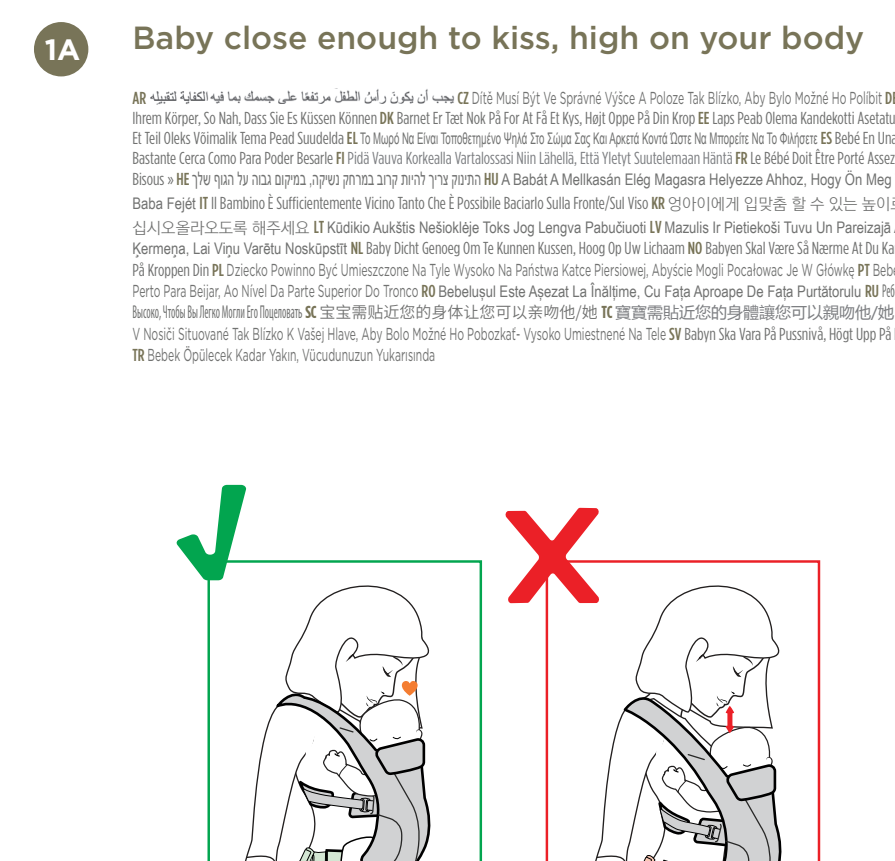

1 BABY POSITIONING CHECKLIST & TIPS

1. Baby close enough to kiss, high on your body

1B Deep seat with knees high

1B. Deep seat with knees high