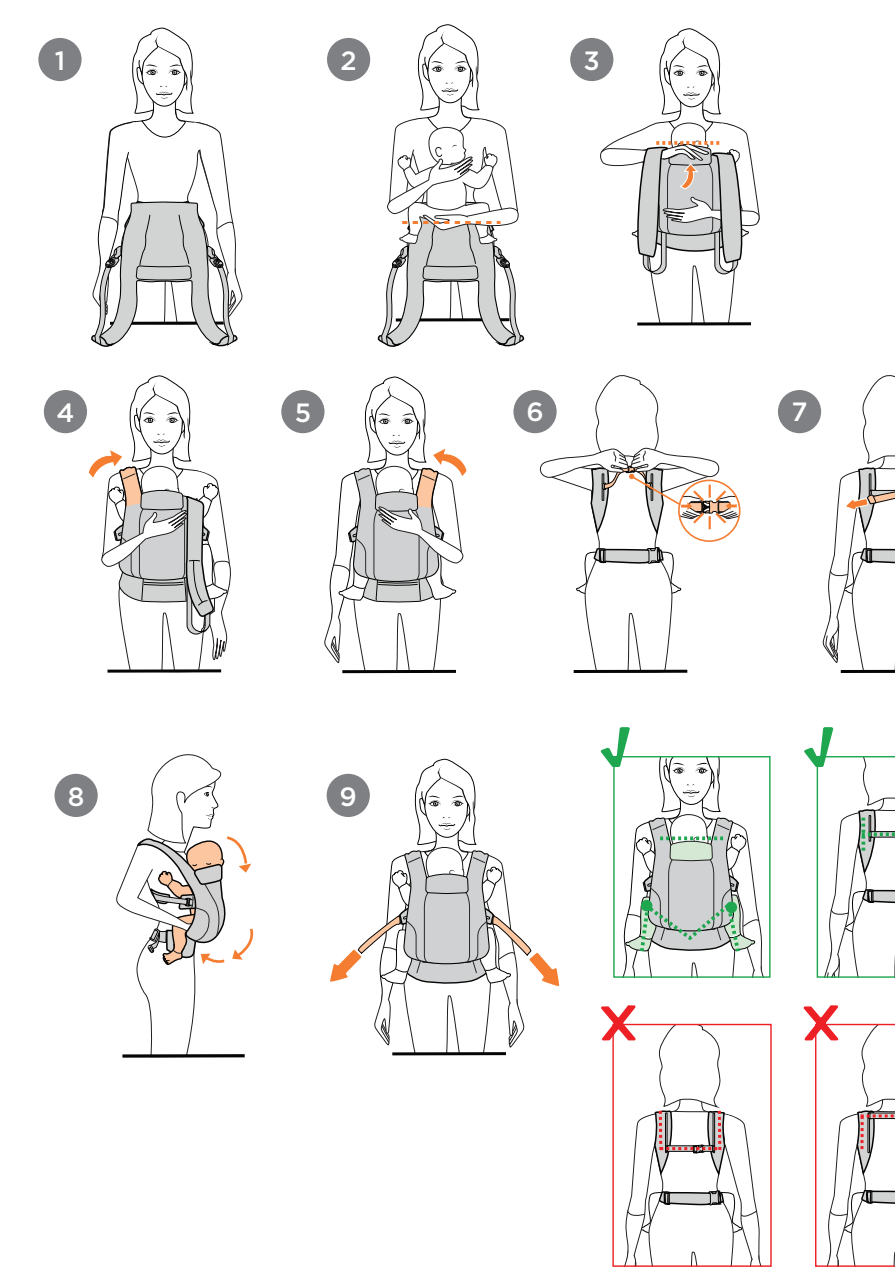

3 FRONT CARRY INWARD-FACING

3. Front carry inward-facing