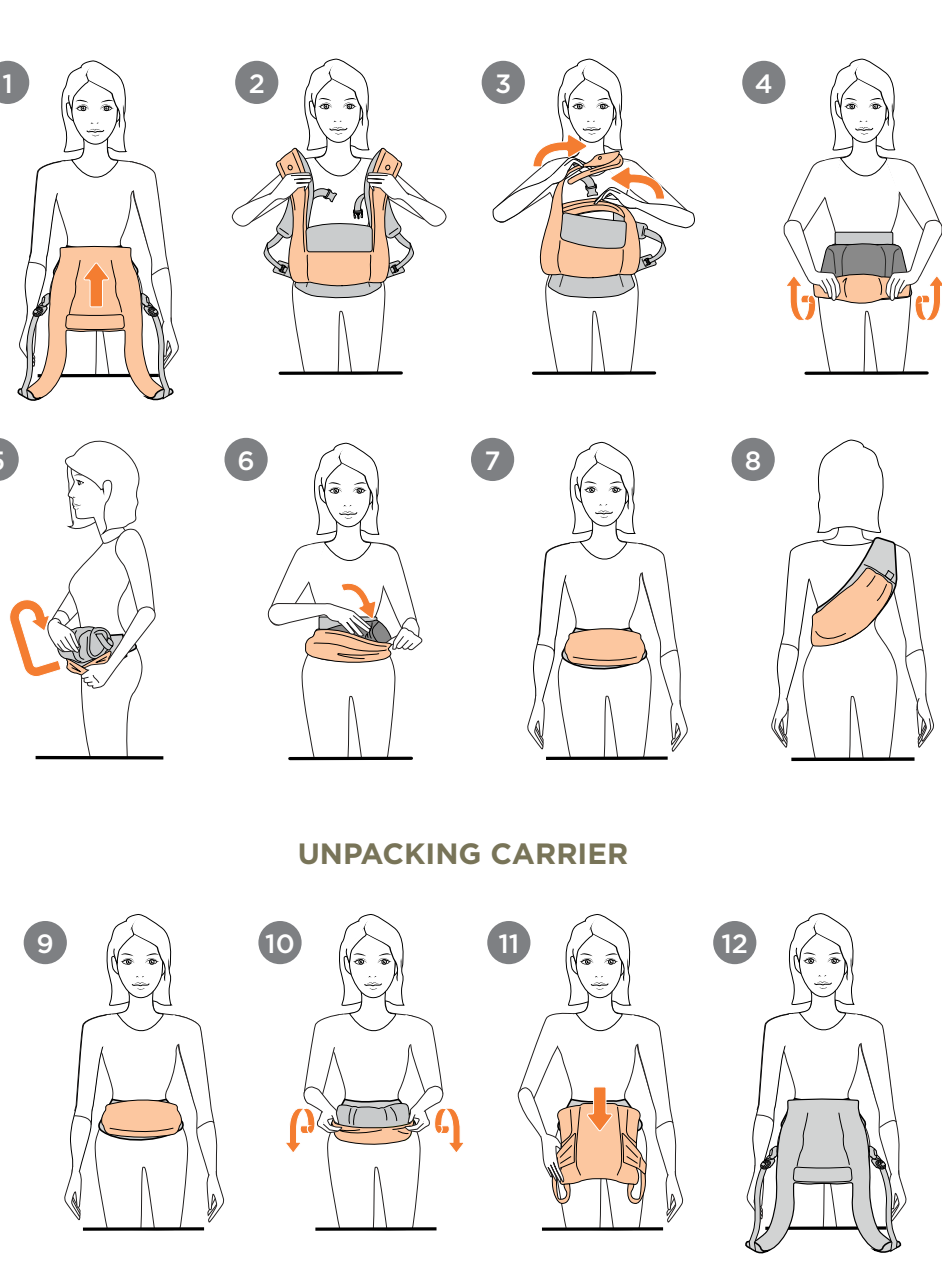

5 STORING CARRIER & UNPACKING CARRIER

5. Storing carrier & unpacking carrier