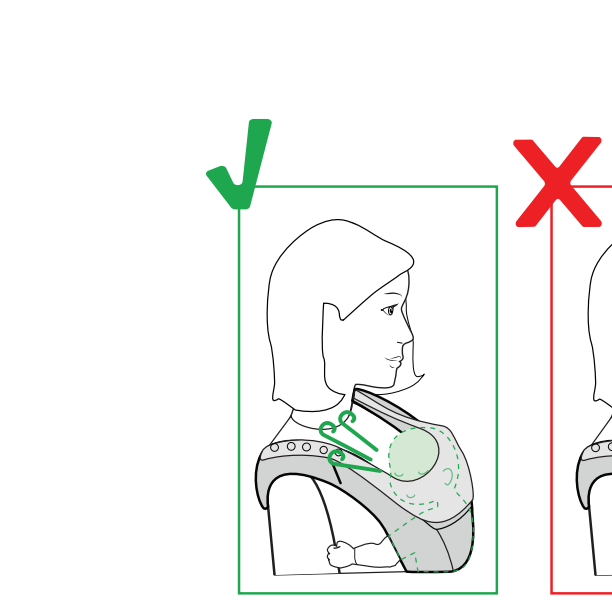

1D Open airway & visible face at all times

1D. Open airway & visible face at all times