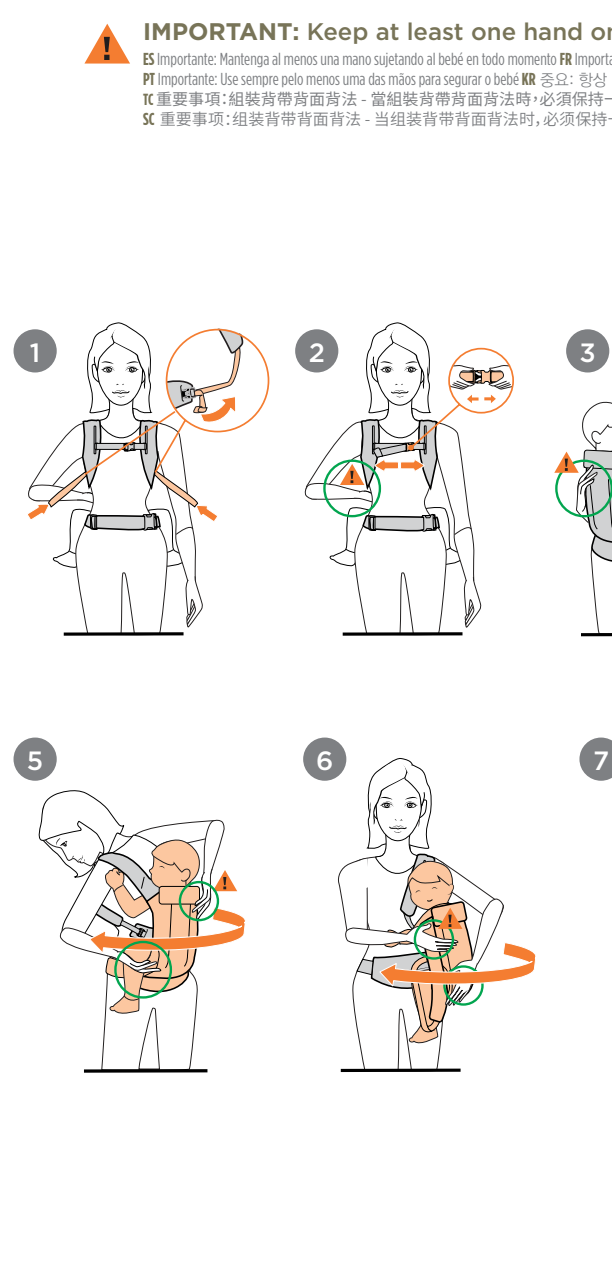

4B REMOVING BACK CARRY

4B. Removing back carry (12 lbs / 7.8 kg)