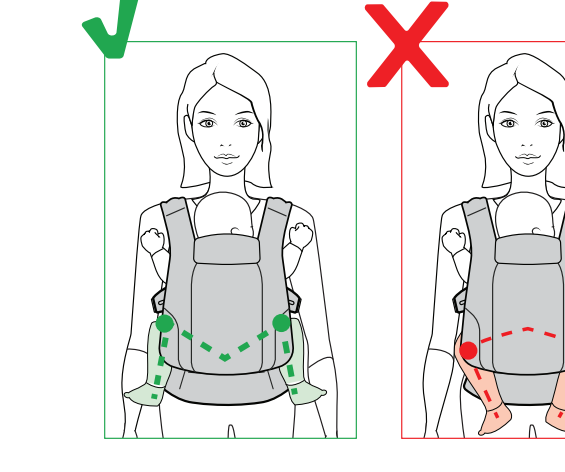

1B Deep seat with knees high

1B. Deep seat with knees high