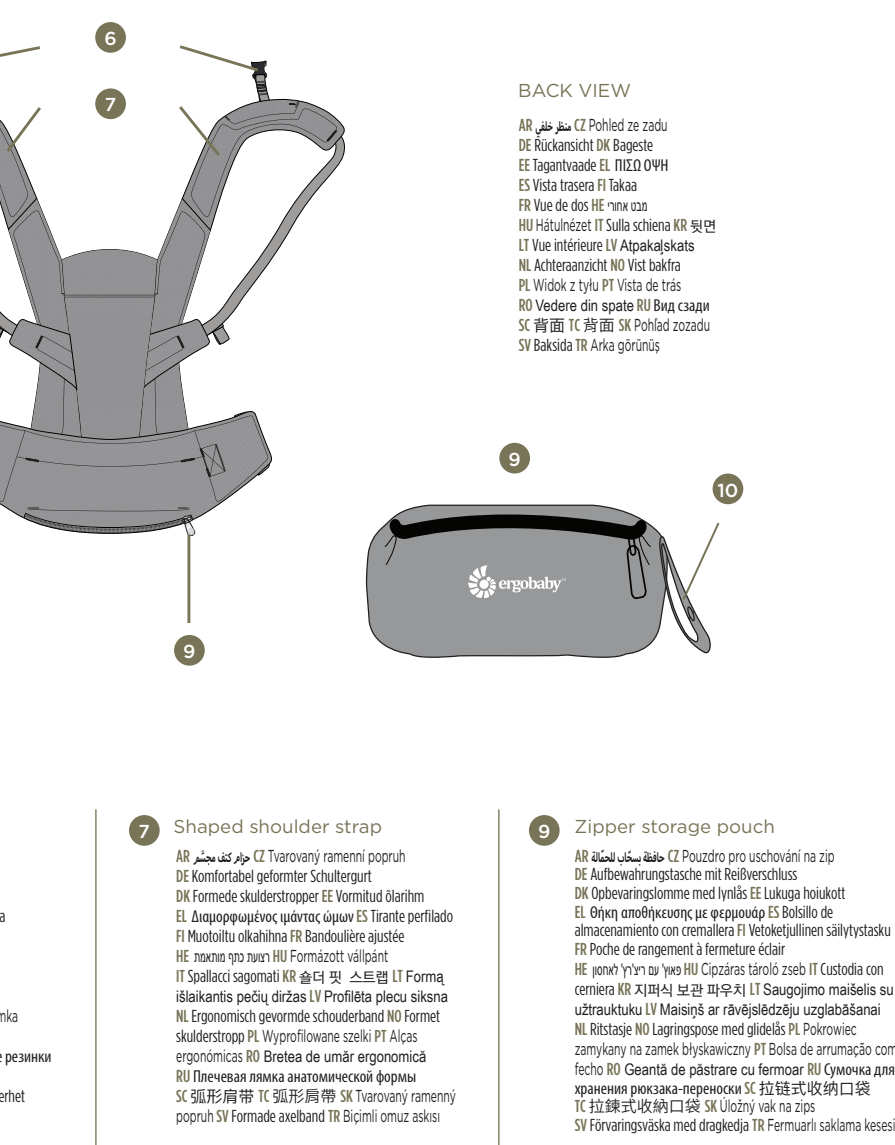

7 WASH INSTRUCTIONS

7. Wash instructions

1 Hood snap 1. Hood snap 1. Hood snap 1. Hood snap	2 Hood 2. Hood 2. Hood 2. Hood	3 Hood pocket 3. Hood pocket 3. Hood pocket 3. Hood pocket	4 Waistbelt buckle 4. Waistbelt buckle 4. Waistbelt buckle 4. Waistbelt buckle	5 Safety elastic 5. Safety elastic 5. Safety elastic 5. Safety elastic	6 Shaped-shoulder strap 6. Shaped-shoulder strap 6. Shaped-shoulder strap 6. Shaped-shoulder strap	7 Zipper storage pouch 7. Zipper storage pouch 7. Zipper storage pouch 7. Zipper storage pouch	8 Hide-away pocket 8. Hide-away pocket 8. Hide-away pocket 8. Hide-away pocket	9 Hang loop 9. Hang loop 9. Hang loop 9. Hang loop

INSTRUCTION MANUAL

AWAY

COMPACT ON-THE-GO BABY CARRIER

Check out more tips and videos.
Ergobaby.com

THE ERGO BABY CARRIER, INC.
5880 Knox Street, Suite 1225, Torrance, CA 90502
+1 888 416 4888 | support@ergobaby.com
EU: Mönckebergstraße 11, 20095 Hamburg, Germany
+49 40 421 065 0 | customersupport@ergobaby.eu
UK: EBP Lifestyle Brands UK Ltd.
Pure Offices, Suite 05, Kentbury Park, Swindon,
Wiltshire, United Kingdom, SN2 8BW
+44 203 3396 204 | customersupport@ergobaby.co.uk

Pat: www.ergobaby.com/patents

RECYCLABLE

IM_AWAY_230523_V1

IMPORTANT! READ CAREFULLY AND KEEP FOR FUTURE REFERENCE

BABY CARRIER PARTS