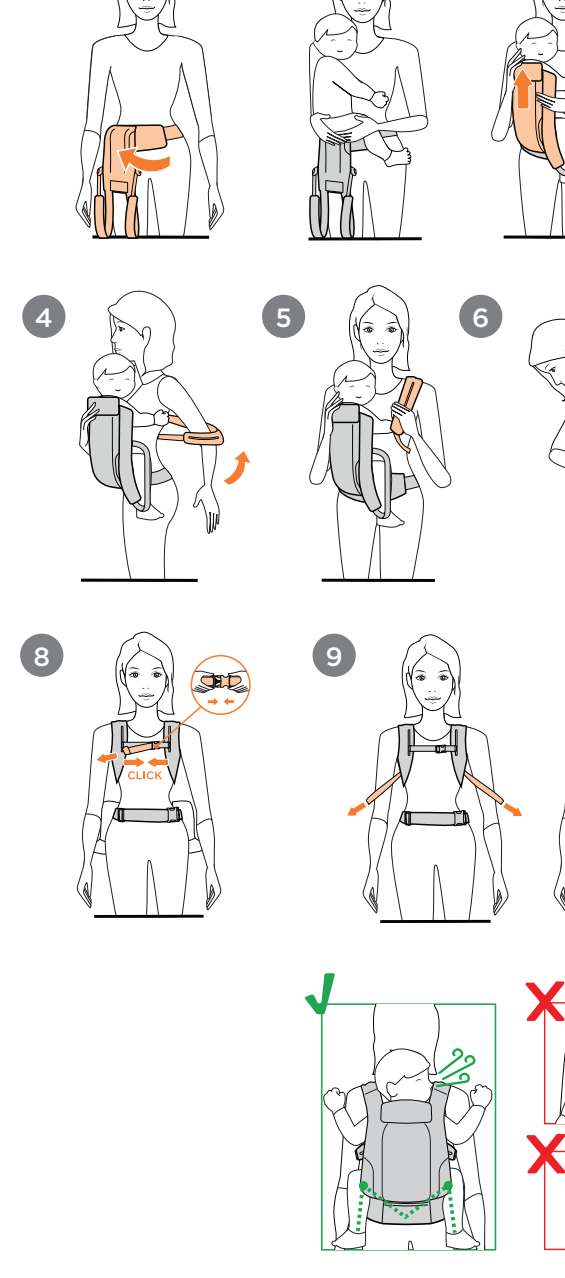

4A BACK CARRY

4A. Back carry (12 lbs / 7.8 kg)