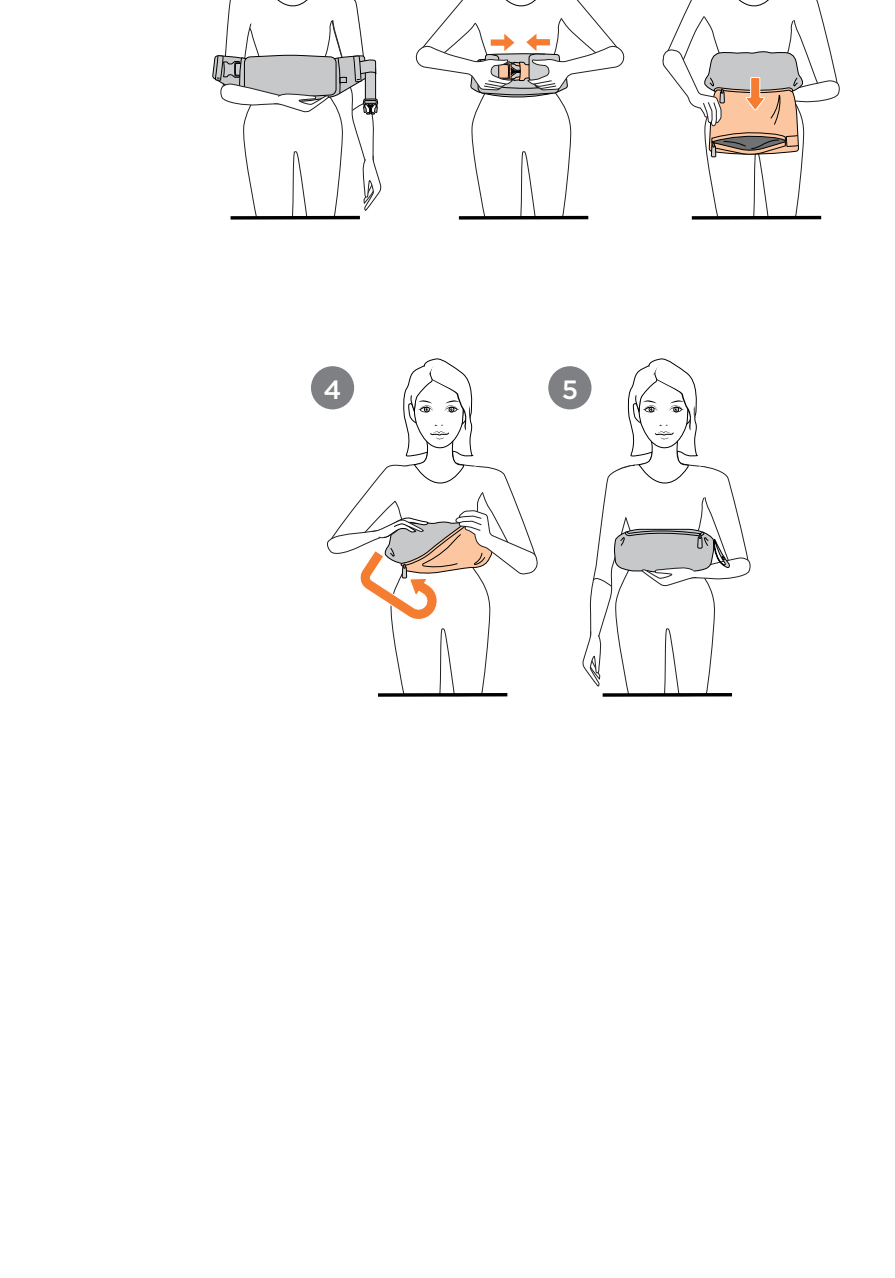

6 USING THE HOOD

6. Using the hood