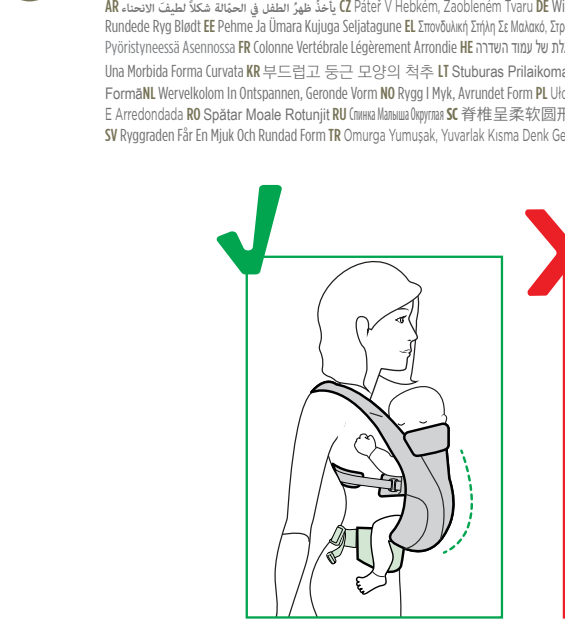

1C Spine in soft, rounded shape