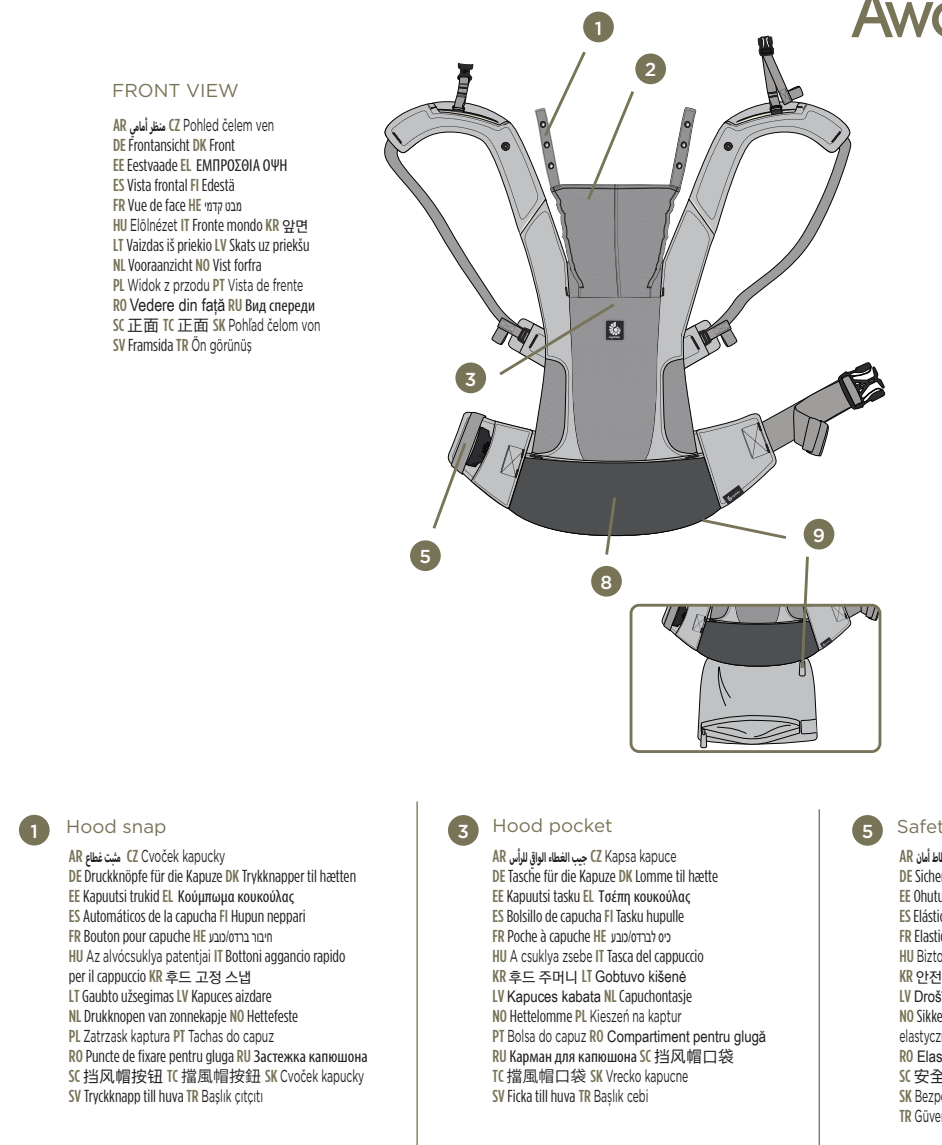

7 WASH INSTRUCTIONS

7. Wash instructions

1 Hood snap 1. Hood snap 1. Hood snap 1. Hood snap	2 Hood 2. Hood 2. Hood 2. Hood	3 Hood pocket 3. Hood pocket 3. Hood pocket 3. Hood pocket	4 Waistbelt buckle 4. Waistbelt buckle 4. Waistbelt buckle 4. Waistbelt buckle	5 Safety elastic 5. Safety elastic 5. Safety elastic 5. Safety elastic	6 Shaped-shoulder strap 6. Shaped-shoulder strap 6. Shaped-shoulder strap 6. Shaped-shoulder strap	7 Zipper storage pouch 7. Zipper storage pouch 7. Zipper storage pouch 7. Zipper storage pouch	8 Hide-away pocket 8. Hide-away pocket 8. Hide-away pocket 8. Hide-away pocket	9 Hang loop 9. Hang loop 9. Hang loop 9. Hang loop

INSTRUCTION MANUAL

AWAY

COMPACT ON-THE-GO BABY CARRIER

Check out more tips and videos.
Ergobaby.com

THE ERGO BABY CARRIER, INC.
5880 Knox Street, Suite 1225, Torrance, CA 90502
+1 888 416 4888 | support@ergobaby.com
EU: Mönckebergstraße 11, 20095 Hamburg, Germany
+49 40 421 065 0 | customersupport@ergobaby.eu
UK: EBP Lifestyle Brands UK Ltd.
Pure Offices, Suite 05, Kentbury Park, Swindon,
Wiltshire, United Kingdom, SN2 8BW
+44 203 3396 204 | customersupport@ergobaby.co.uk

Pat: www.ergobaby.com/patents

RECYCLABLE

IM_AWAY_230523_V1

IMPORTANT! READ CAREFULLY AND KEEP FOR FUTURE REFERENCE

BABY CARRIER PARTS