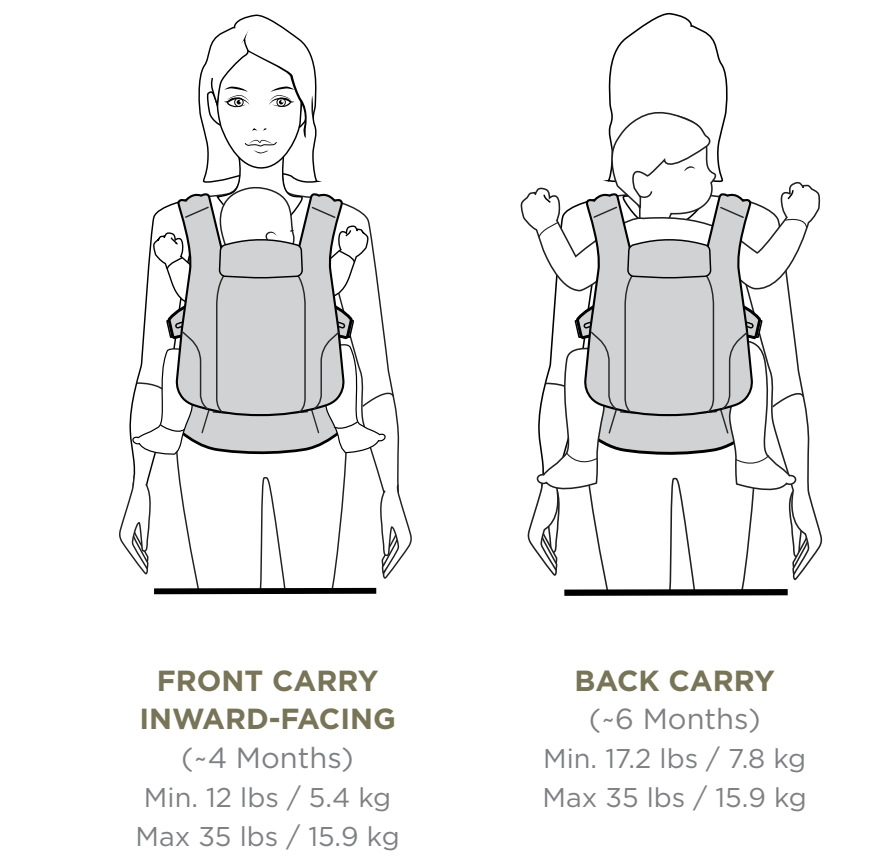

AGES AND STAGES - GENERAL GUIDELINES