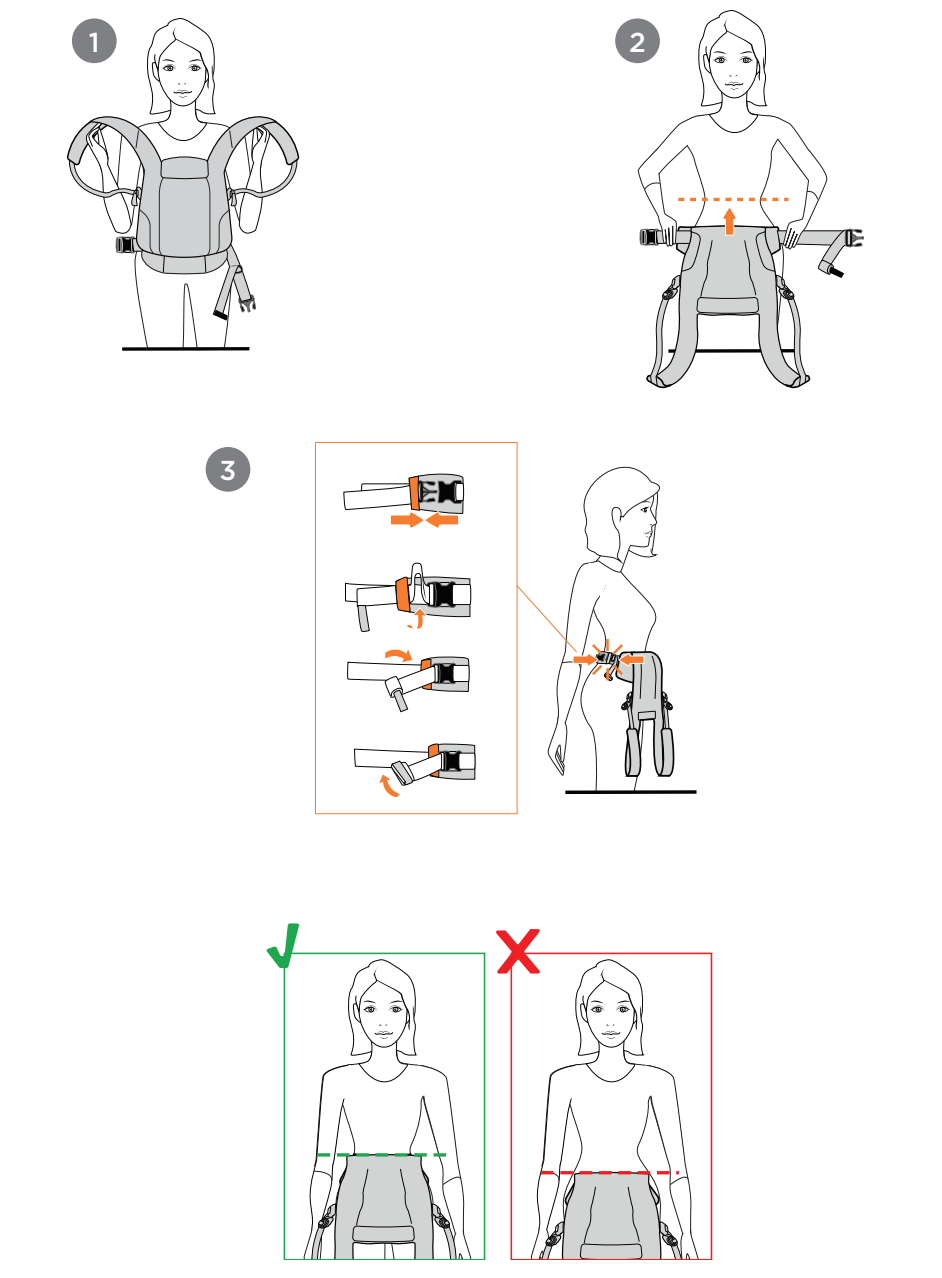

2 HOW TO ATTACH THE CARRIER WAISTBELT

2. How to attach the carrier waistbelt